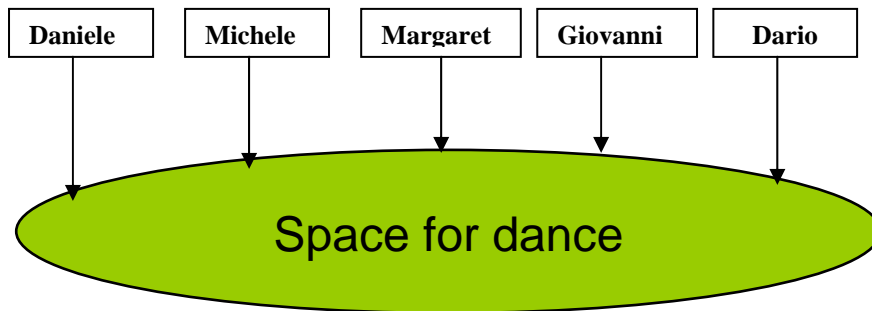

TAB FOR THE AUDIO SERVICE

Mixer with a minimum of 24 channels
6 lines independent monitors
4 monitors plus 2 sides
Effects (reverb, delay, compressor)
A 220-volt outlet on the stage

Channels list

Ch..	Name	Instrument	Mic. - D.I.box
01	Daniele	Voice	shure sm 58
02	Daniele	Classic and "battente" guitar	shure sm 57
03	Michele	Voice	shure sm 58
04	Margaret	Voice and flutes	shure sm 58
05	Giovanni	Voice	shure sm 58
06	Giovanni	Diatonic Accordion	nr.2 D.I. box
07	Giovanni	Accordion	Nr. 1 Kenon
08	Dario	Voice	shure sm 58
09	Dario	Frame drums	shure sm 57
10	All	"a cappella" singing	AKG C-3000